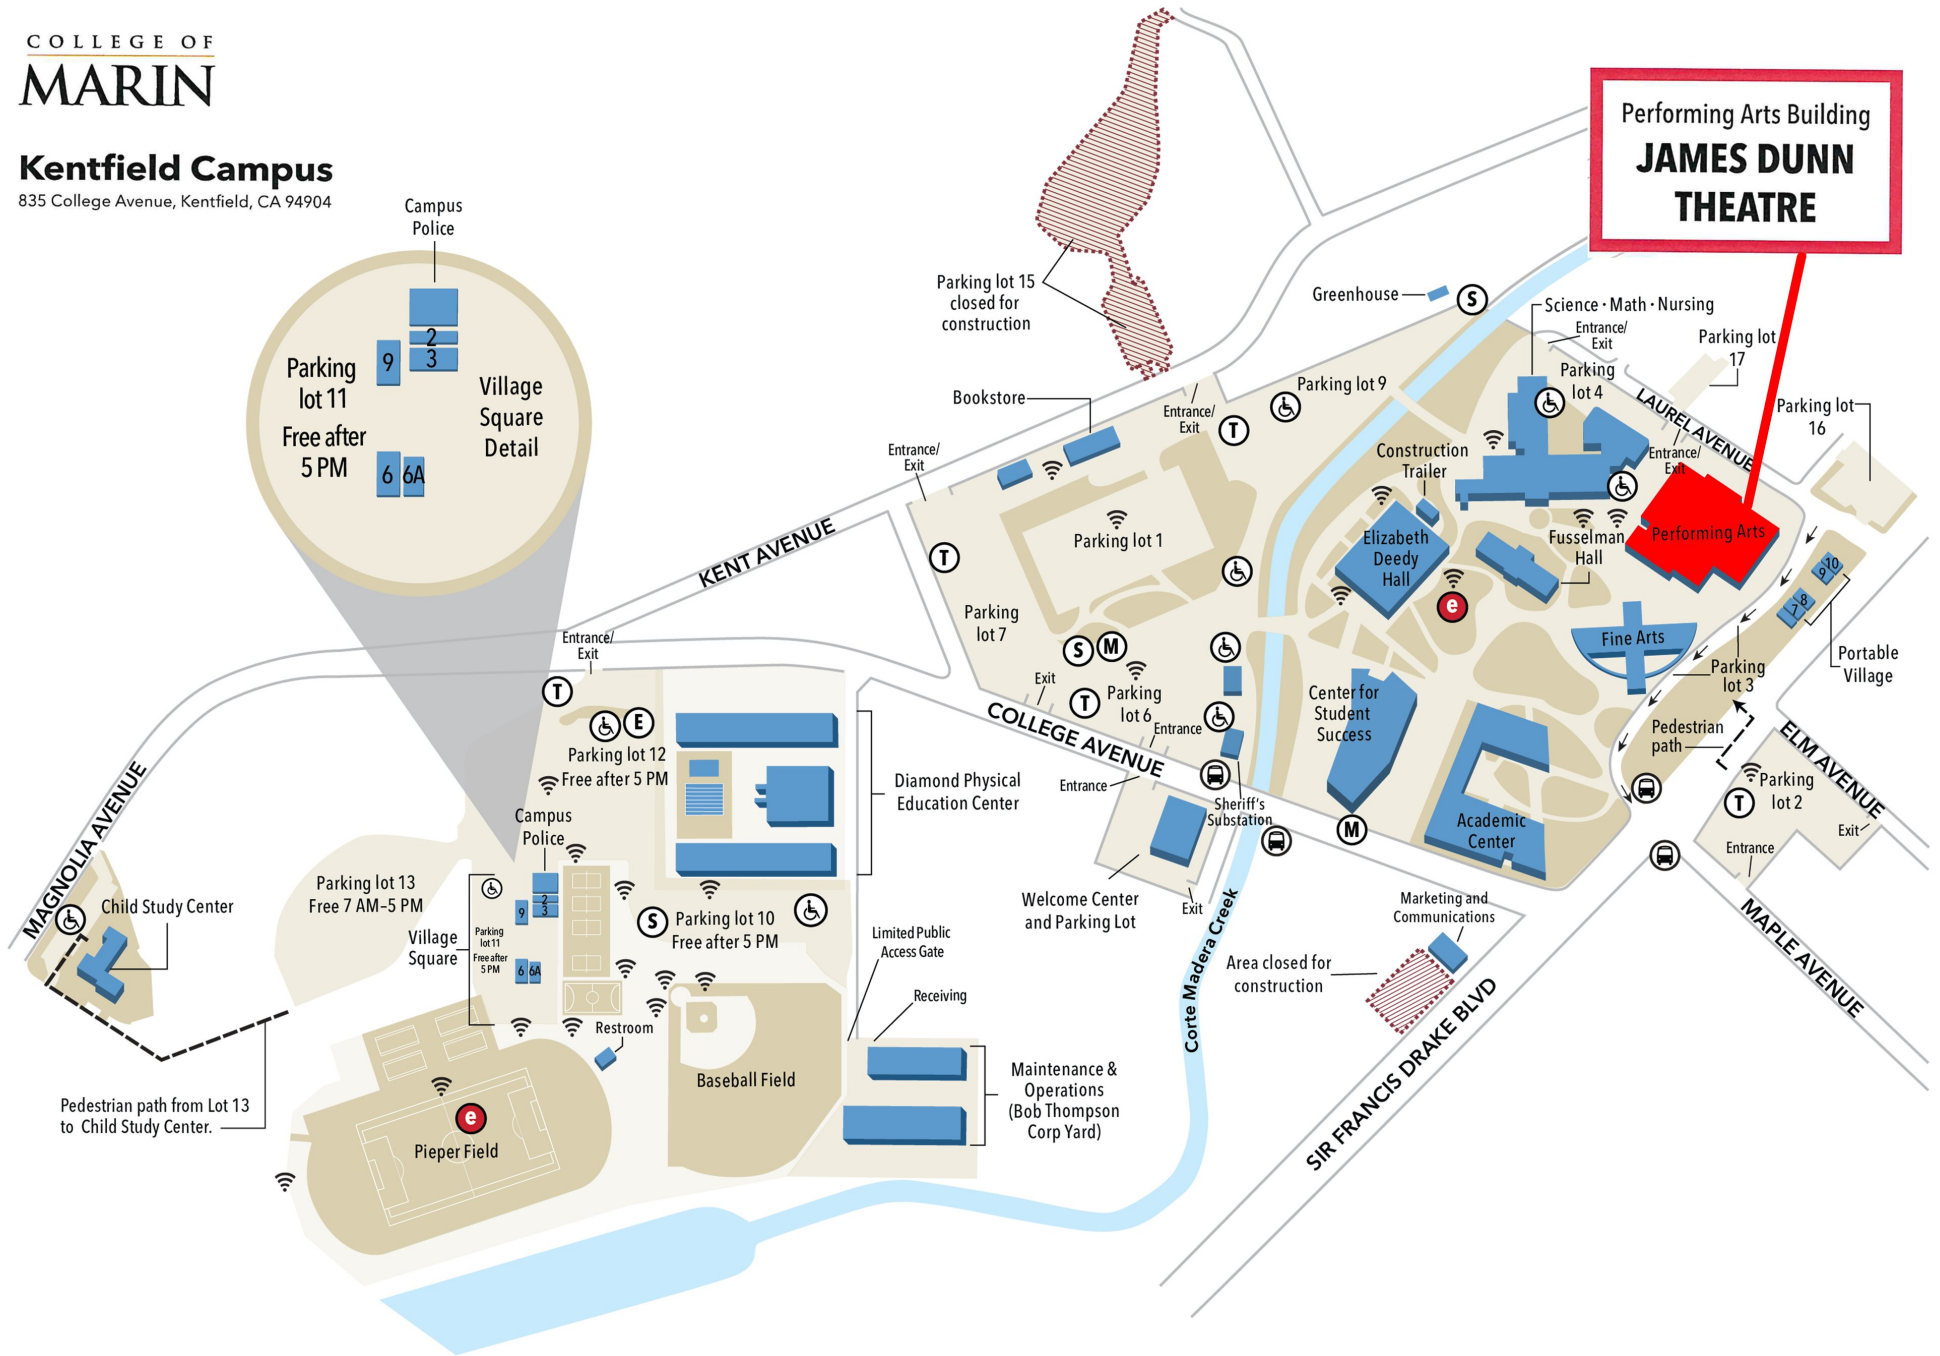

**Kentfield Campus**

835 College Avenue, Kentfield, CA 94904

Parking Permits are required daily except Sundays and holidays.

Pedestrians must obey traffic signals and use crosswalks at all times.

- Accessible Parking
- Bus Stop
- Designated Smoking Area
- Electric Charging Stations
- Emergency Evacuation Areas
- Motorcycle Parking
- Ticket Dispensing Machine
- Wi-Fi Access